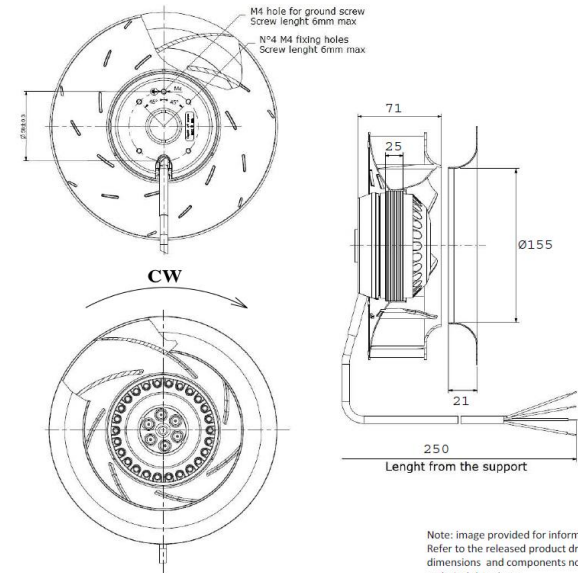

МОДЕЛЬНЫЙ РЯД

М-серия
Сделано в Швейцарии

+ SWISS MADE
by MES since 1976

M25-2 220X44-R TP CL.F

ГРАФИК

ЧЕРТЁЖ