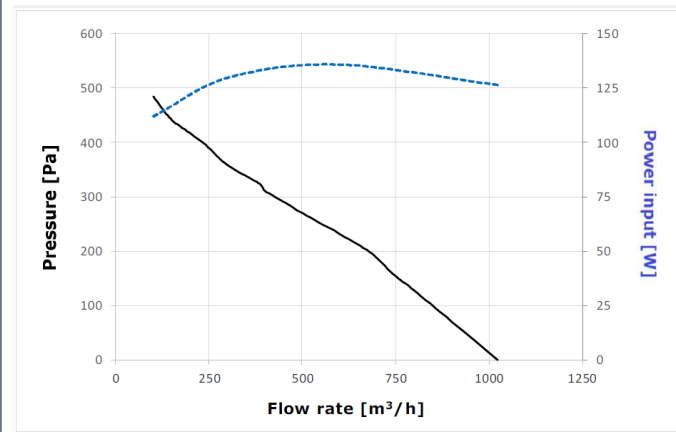

M25-2 220X44-R TP CL.F

ГРАФИК